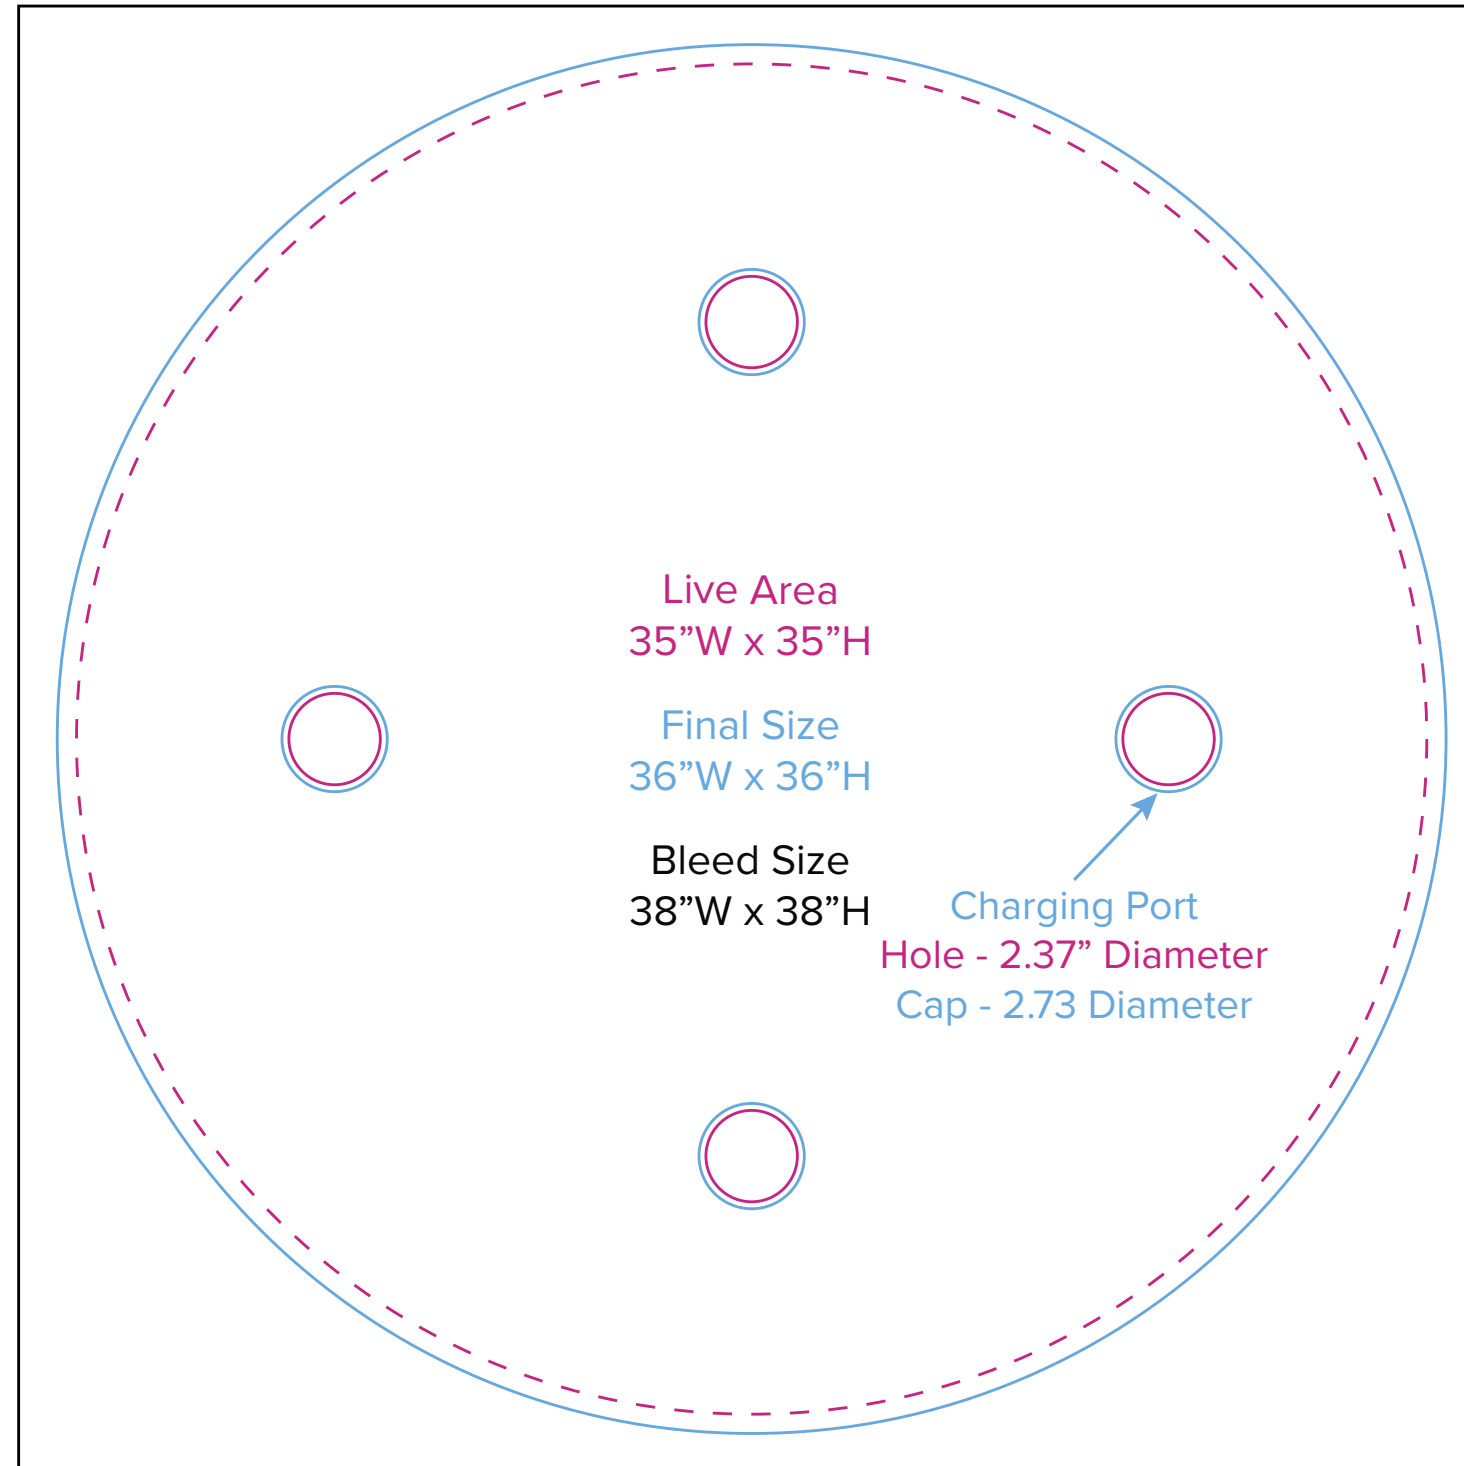

Graphic Template

NOTE: All Raster Art (jpg, tiff,psd, png, etc.) must be at least 100 dpi at print size.
Standard kits are often customized. Please check with Customer Service to ensure that this template matches your specific job.